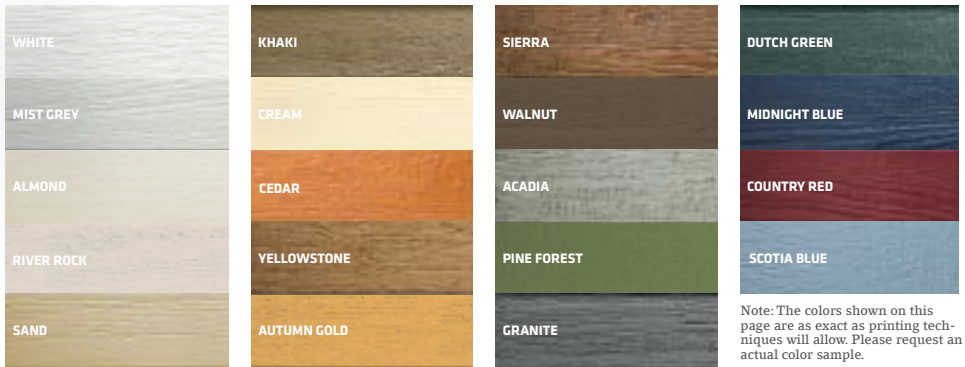

# Authentic colors

Note: The colors shown on this page are as exact as printing techniques will allow. Please request an actual color sample.

## CanExel Ridgewood D-5™ Authenticity, European-style.

CanExel's Ridgewood D-5 lap siding has the authentic look and warm appeal of Dutch lap siding.

- 19 colors
- Easy installation thanks to its self-aligning system
- Hidden nail assembly for a cleaner appearance
- Standard 12-foot planks

## CanExel Ced'R-Vue™ Authentic. Traditional.

CanExel's Ced'R-Vue lap siding delivers the authentic beauty and durability of cedar without any of the drawbacks.

- 19 colors
- Easy installation thanks to its fastening-spline system
- Hidden nail assembly for a cleaner appearance
- Standard 12-foot planks

## CanExel Ultra Plank™ Classic authenticity

CanExel's Ultra Plank siding can be installed vertically or diagonally.

- 19 colors
- Easy installation thanks to its interlocking self-aligning system
- Hidden nail assembly for a cleaner appearance